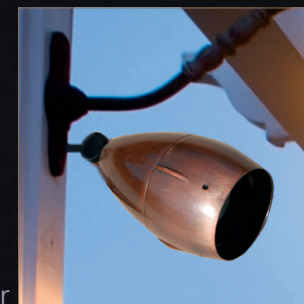

subtle aroma of an open barbecue, and experience the pleasure of an

outdoor performance. Now... open your eyes to the view you truly enjoy.

VIRTUALLY UNLIMITED CONTROL...ALL AROUND

verde

bronze

pewter

copper